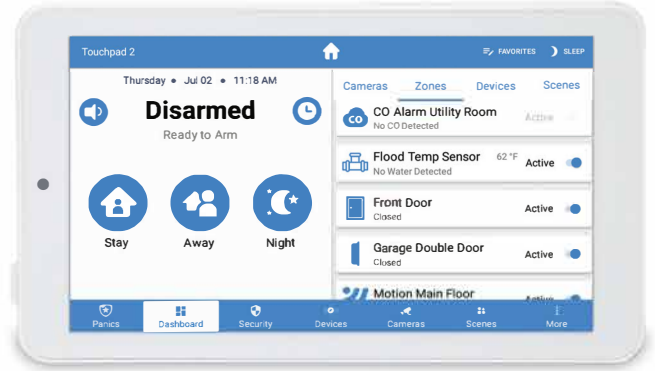

Slimline Touchpad

Quick Start Guide

Congratulations on the purchase of your Slimline Touchpad. The vivid 7" touch-screen is easy to operate, with full status and alarm reporting. It uses an encrypted Wi-Fi™ connection to control your cutting-edge security system, providing a live video feed of security cameras around your property.

Your screen and what it means

Slimline Touchpad Arming Functions

Stay

Select the **STAY** icon to arm your system while you are still on the premises. Motion detectors will be disabled.

Away

Set your security system to **AWAY** when you plan to be off premises. This setting keeps all motion detectors active.

Night

Armed **NIGHT** is for when you are on premises overnight. Your security will arm immediately without an exit delay, motion detectors can be turned off so you can move about freely, or active to enhance intrusion security.