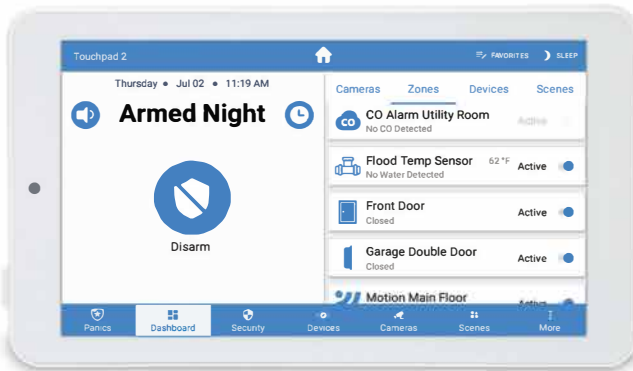

Slimline Touchpad

Quick Start Guide

Congratulations on the purchase of your Slimline Touchpad. The vivid 7" touch-screen is easy to operate, with full status and alarm reporting. It uses an encrypted Wi-Fi™ connection to control your cutting-edge security system, providing a live video feed of security cameras around your property.

Your screen and what it means

Slimline Touchpad Arming Functions

Stay

Select the **STAY** icon to arm your system while you are still on the premises. Motion detectors will be disabled.

Away

Set your security system to **AWAY** when you plan to be off premises. This setting keeps all motion detectors active.

Night

Armed **NIGHT** is for when you are on premises overnight. Your security will arm immediately without an exit delay, motion detectors can be turned off so you can move about freely, or active to enhance intrusion security.