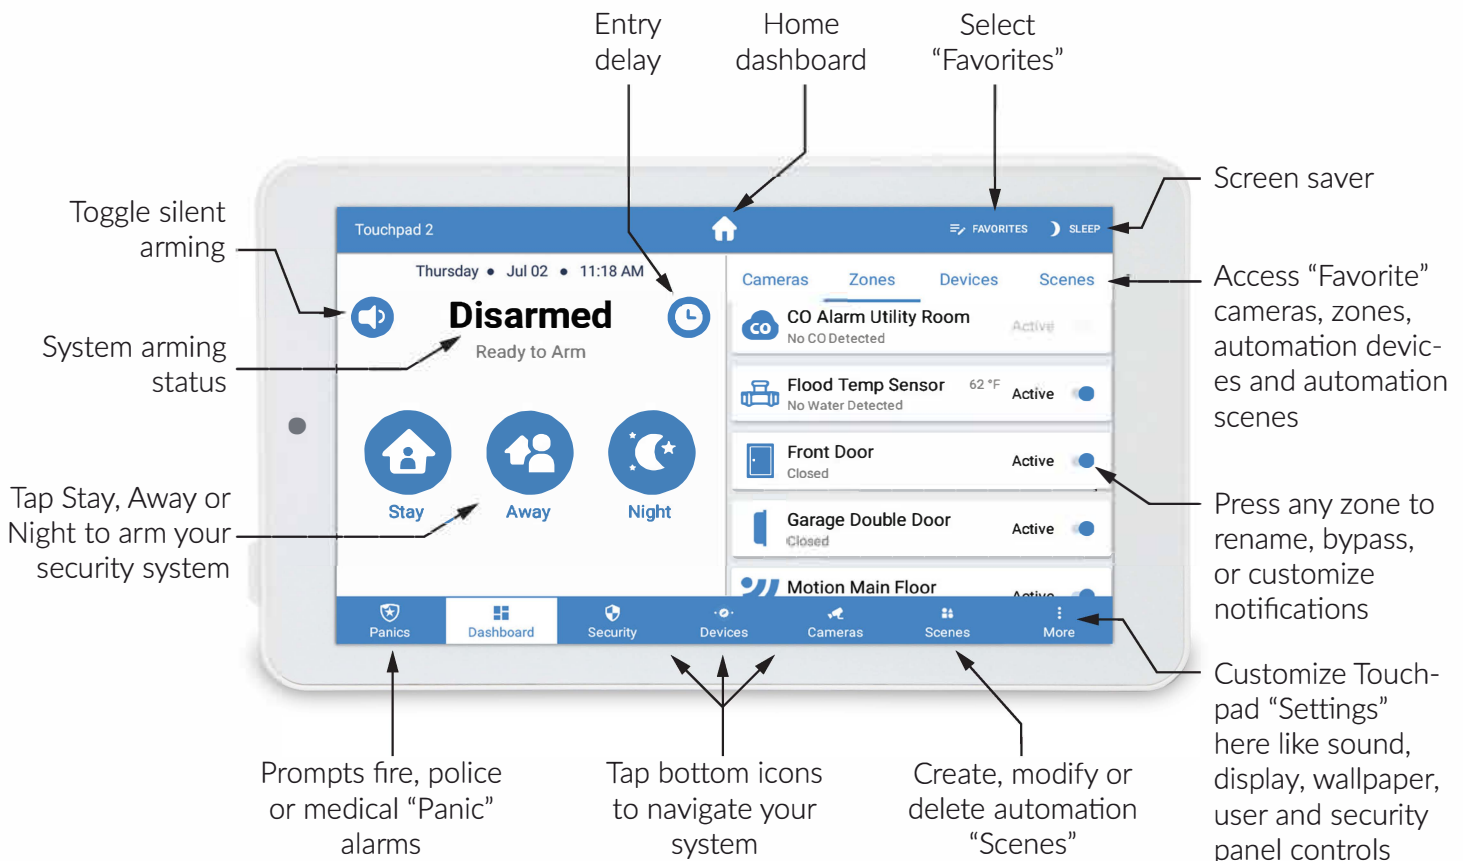

Slimline Touchpad

Quick Start Guide

Congratulations on the purchase of your Slimline Touchpad. The vivid 7" touch-screen is easy to operate, with full status and alarm reporting. It uses an encrypted Wi-Fi™ connection to control your cutting-edge security system, providing a live video feed of security cameras around your property.

Your screen and what it means

Slimline Touchpad Arming Functions

Stay

Select the **STAY** icon to arm your system while you are still on the premises. Motion detectors will be disabled.

Away

Set your security system to **AWAY** when you plan to be off premises. This setting keeps all motion detectors active.

Night

Armed **NIGHT** is for when you are on premises overnight. Your security will arm immediately without an exit delay, motion detectors can be turned off so you can move about freely, or active to enhance intrusion security.

Disarm

When arming your system to **STAY** or **AWAY**, an **EXIT DELAY** countdown will start, leaving you time to exit the premises before an alarm is triggered.